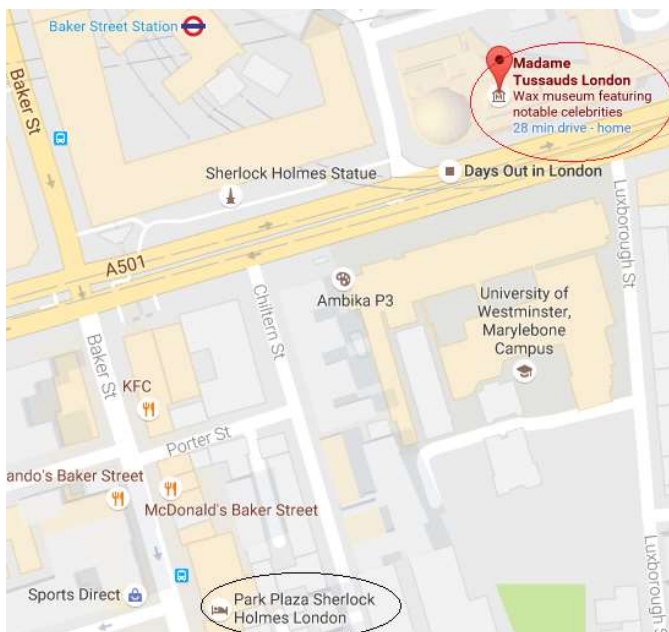

**BOTH HOTELS (PARK PLAZA WESTMINSTER BRIDGE AND PARK PLAZA COUNTY HALL) WITHIN 2 MINUTES WALKING DISTANCE TO THE LONDON EYE, SHREKS ADVENTURE, LONDON DUNGEON AND SEA LIFE LONDON AQUARIUM (LOCATIONS SHOWN BELOW)**

**LESS THAN 5 MINUTES WALKING DISTANCE TO THE LONDON EYE, SHREKS ADVENTURE, LONDON DUNGEON AND SEA LIFE LONDON AQUARIUM (LOCATIONS SHOWN BELOW)**

**GROUP RATES FROM £169.00 EXCLUDING VAT INCLUDING BREAKFAST. SUBJECT TO AVAILABILITY**