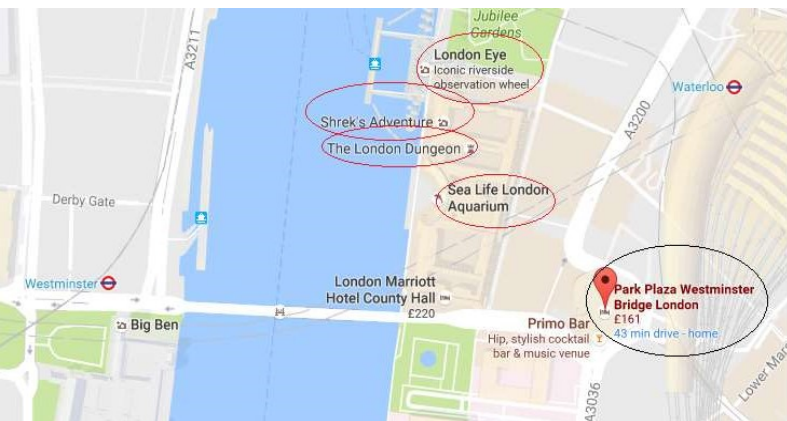

**PARK PLAZA WESTMINSTER BRIDGE 4\* HOTEL – 1,019 BEDROOMS WITH COMPLIMENTARY WI-FI, TEA AND COFFEE MAKING FACILITIES WITH COMPLIMENTARY ACCESS TO GYM (GUEST'S ONLY). BOASTS A JAPANESE RESTAURANT, SAVOUR AWARD WINNING FRENCH RESTAURANT, PRIMO BAR AND ALSO ILLY TEA/COFFEE.**

**BOTH HOTELS (PARK PLAZA WESTMINSTER BRIDGE AND PARK PLAZA COUNTY HALL) WITHIN 2 MINUTES WALKING DISTANCE TO THE LONDON EYE, SHREKS ADVENTURE, LONDON DUNGEON AND SEA LIFE LONDON AQUARIUM (LOCATIONS SHOWN BELOW)**

**LESS THAN 5 MINUTES WALKING DISTANCE TO THE LONDON EYE, SHREKS ADVENTURE, LONDON DUNGEON AND SEA LIFE LONDON AQUARIUM (LOCATIONS SHOWN BELOW)**

**GROUP RATES FROM £169.00 EXCLUDING VAT INCLUDING BREAKFAST. SUBJECT TO AVAILABILITY**